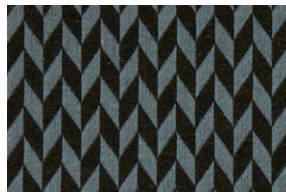

**Composition:**  
34% cotton, 28% wool, 18% polyester,  
20% polyamide  
**Width:** 55.9 cm  
**Pattern Repeat:**  
vertical: 0.91"  
horizontal: 0.59"  
**Martindale:** 30000  
**Design:** jacquards

ZODIAC 71296 - 003

ZODIAC 71296 - 009

ZODIAC 71296 - 008

ZODIAC 71296 - 007

ZODIAC 71296 - 010

ZODIAC 71296 - 005

ZODIAC 71296 - 001

ZODIAC 71296 - 002