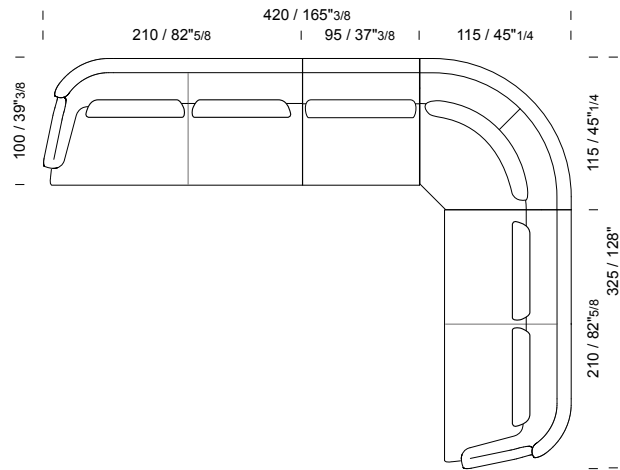

Composition D

EUHRLS21
EUHRS95
EUHRANGO
EUHRLD21

sofa 235x100 h 90 / Outside-frame + low back pillow leather art. TUSCANIA col. 21 in braided pattern.
Inside-frame and seat fabric GERANIO col. 04. Frame detail ribbon Gros-grain col. 4528. Metal feet finish col. Vulcan Grey.