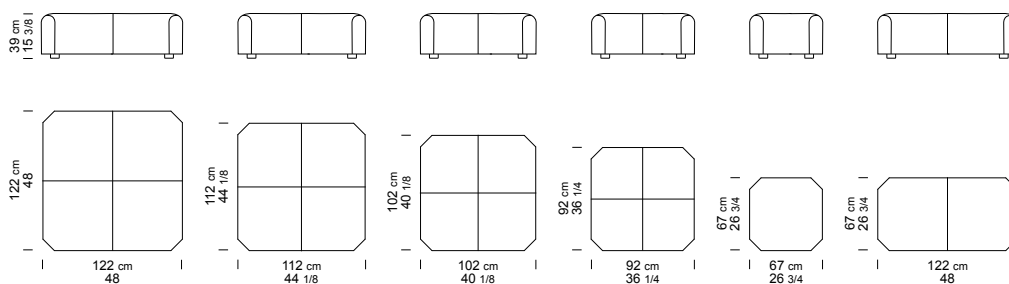

POUFF

design Carlo Bimbi

FRANKLIN

BEN

The Pouff Footstools are Tailor-Made by

BORZALINO

BORZALINO is a trademark of Eurostile srl, all rights reserved