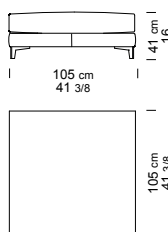

POUFF

design Carlo Bimbi

FRANKLIN

BEN

The Pouff Footstools are Tailor-Made by

BORZALINO

BORZALINO is a trademark of Eurostile srl, all rights reserved