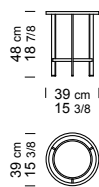

PAUL

design Carlo Bimbi

PAUL1

PAUL2

Serie di tavolini con piano superiore in cristallo trasparente e piano inferiore in marmo bisellato, con struttura in metallo disponibile in diverse finiture.

Series of coffee tables with transparent upper glass top in glass and with chamfer lower marble top. Base metal structure available in different finishes.