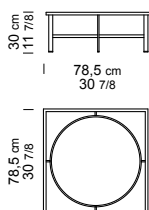

PAUL

design Carlo Bimbi

PAUL1

PAUL2

Serie di tavolini con piano superiore in cristallo trasparente e piano inferiore in marmo bisellato, con struttura in metallo disponibile in diverse finiture.

Series of coffee tables with transparent upper glass top in glass and with chamfer lower marble top. Base metal structure available in different finishes.