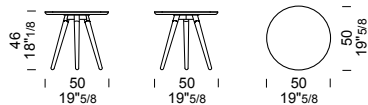

Ø 50 h 46

LIGHT LC50 /tavolino
/coffee table
/table basse
/Beistelltisch