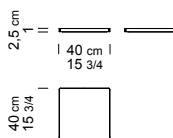

HUG

design Carlo Bimbi

HUG9

HUG7

HUG5

Serie di vassoi con piano in marmo o pelle e cornice in metallo disponibile in diverse finiture.

Series of trays with marble or leather top and metal structure available in different finishes.