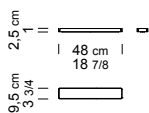

HUG

design Carlo Bimbi

HUG9

HUG7

HUG5

Serie di vassoi con piano in marmo o pelle e cornice in metallo disponibile in diverse finiture.

Series of trays with marble or leather top and metal structure available in different finishes.