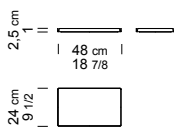

HUG

design Carlo Bimbi

HUG9

HUG7

HUG5

Serie di vassoi con piano in marmo o pelle e cornice in metallo disponibile in diverse finiture.

Series of trays with marble or leather top and metal structure available in different finishes.