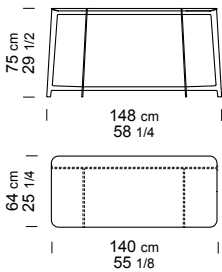

B195

design Carlo Bimbi

B195

Scrivania con basamento effetto opaco, colore Vulcan Grey e piano in marmo pregiato o Travertino, complementari agli imbottiti per creare nuove situazioni living.

Writing table with base mat finish color Vulcan grey and top-plate in quality marble or Travertine Stone, complementary to sofas and armchair to create new living interior.